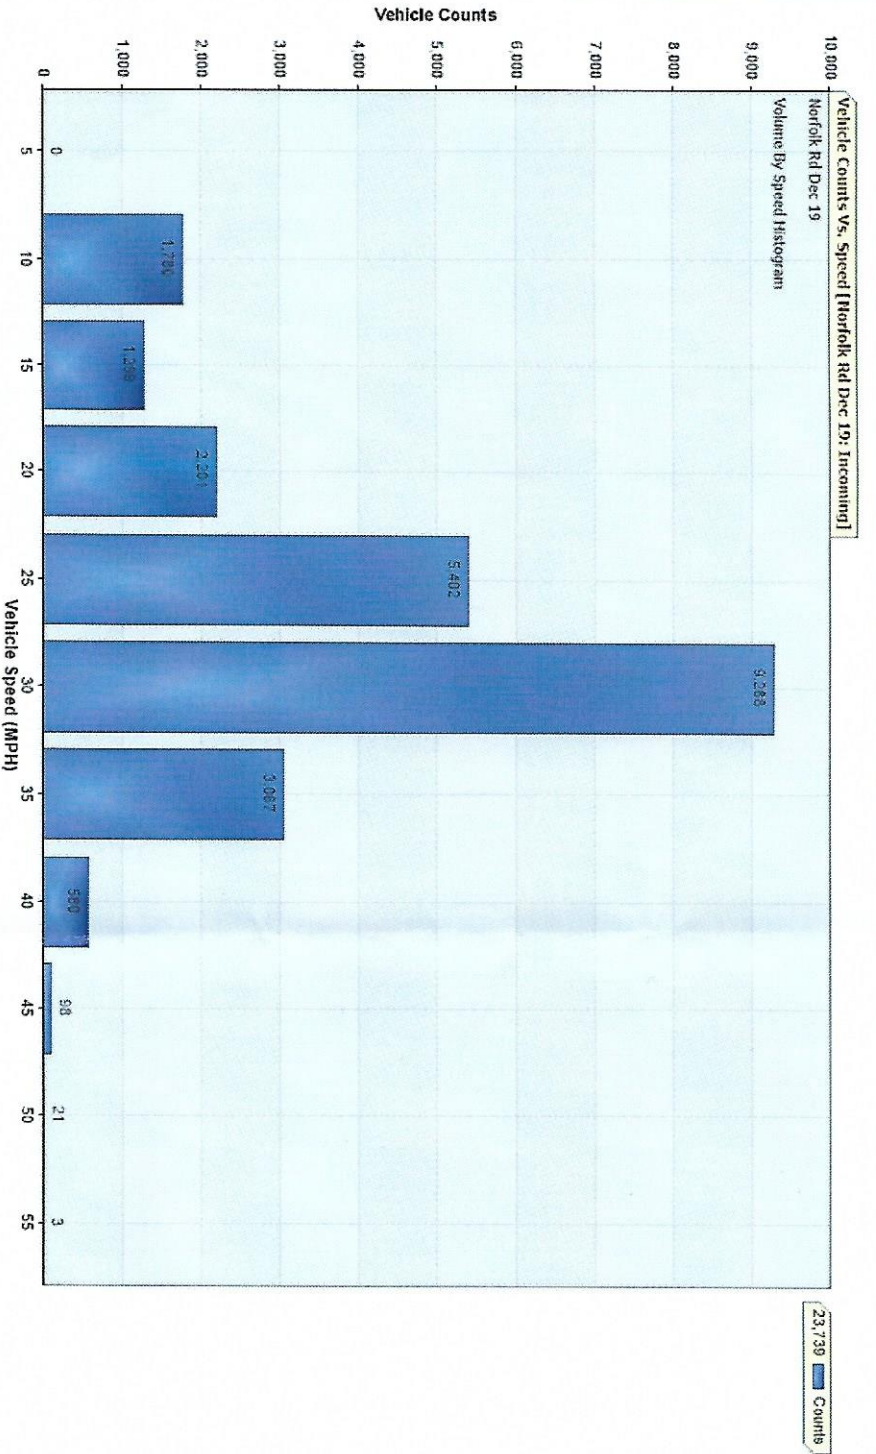

Norfolk B. DECEMBER.

Norfolk Rd Dec 19

Incoming  
 Charts: Average Weekly Speeds    Charts: Average Weekly Volumes    Charts: Daily Volumes    Average Speed Chart    Vehicle Volumes Chart    Volume By Speed Histogram    Chart Percentile Speed

Type here to search

Taskbar icons: File Explorer, Edge, Mail, Calendar, Photos, Settings, Task View, Microsoft Word, Microsoft Excel, Microsoft PowerPoint, Microsoft Teams, Microsoft OneDrive, Microsoft Edge, Microsoft Word, Microsoft Excel, Microsoft PowerPoint, Microsoft Teams, Microsoft OneDrive.

System tray: 14:52, 14/01/2020, Network, Volume, Power, Task View, Start Menu, Start Button, Notification Area Icons.

Filter Data By Custom Settings

Filter Data By Custom Settings

Custom Settings

- Include Only "Free Floating" Vehicles
- Gap Length At Least:  Seconds
- Must Include At Least:  Vehicles
- Stop At Min Vehicles
- Filter Out Large Vehicles

Start From

- Beginning of Selected Data
- Selection

Stop After:  Hours

This filter applies to all subsequent analysis and open graphs and reports when you click 'Apply'